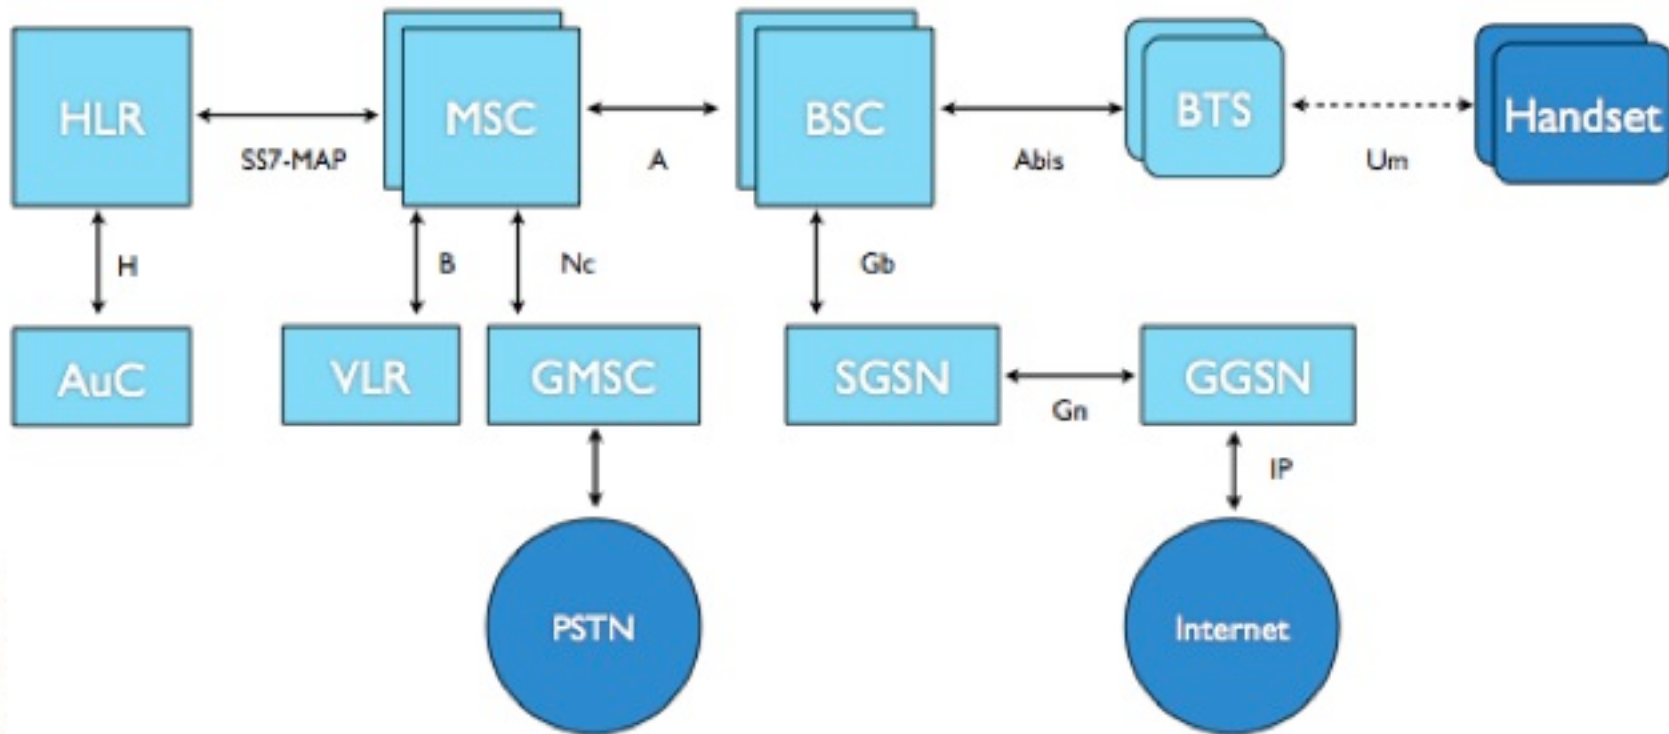

GSM – Traditional Architecture

- HLR - Home Location Register
- AuC - Authentication Center
- MSC - Mobile Switching Center
- VLR - Visitor Location Register
- GMSC - Gateway Mobile Switching Center

- BSC - Base Station Controller
- BTS - Base Transceiver Station
- SGSN - Serving GPRS Support Node
- GGSN - Gateway GPRS Support Node

GSM – OpenBTS Architecture

- OpenBTS collapses GSM/3G architecture into a single platform
- Leverages 3GPP standards: standard handsets & interconnect
- Leverages open standards: Linux, SQL, Asterisk